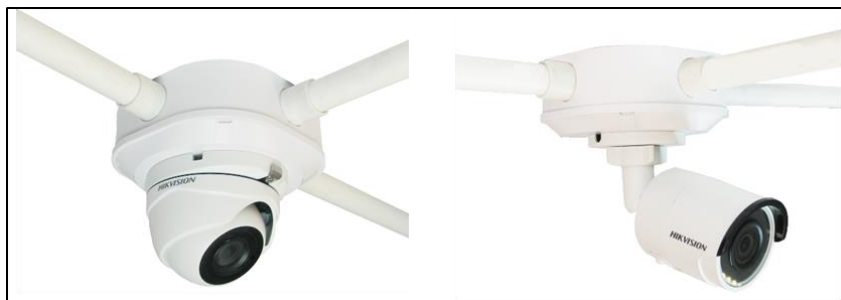

CA21

## Securi-Prod Universal Enclosure

Technical specification

Material	ABS thermoplastic polymer
Colour	White
Knockouts	4
Knockouts size	20 or 25mm
Hardware	4 screws with screw covers
Dimensions	115(L) x 115(W) x 48(H) mm