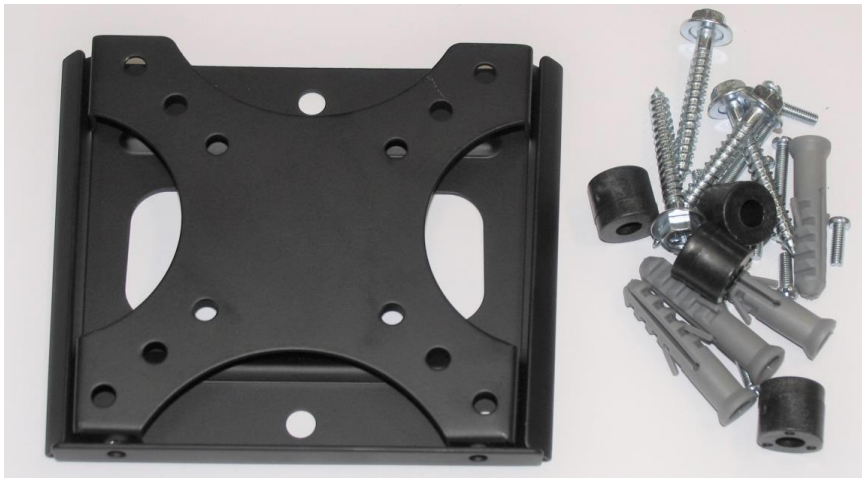

CC31-2

## Wall Mount Fixed Bracket

Technical specification

Fits monitors up to 27"

Solid extra slim bracket

Holds 25kgs