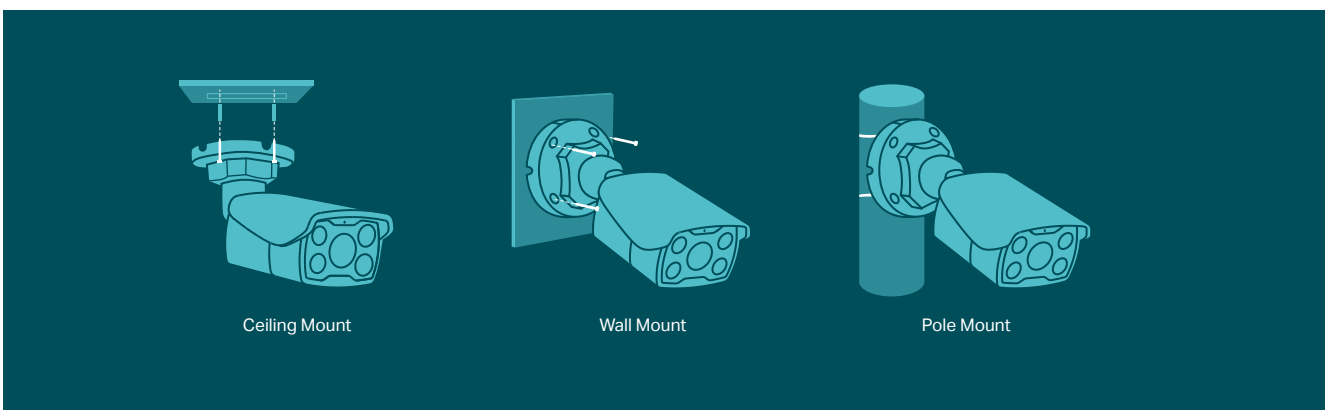

Smart IR

Keeps objects from being under-rendered when far away or overexposed when close to camera at night.

Wide Dynamic Range

Adjusts for lighting contrast to minimize shadowing effects and renders images true to life.

Outstanding functions, reliable quality guarantees, and simplified installation work together to ensure your business stays safe and sound.

// Flexible Installation

Find the perfect vantage point by simply securing your camera to the ceiling, wall, or pole.