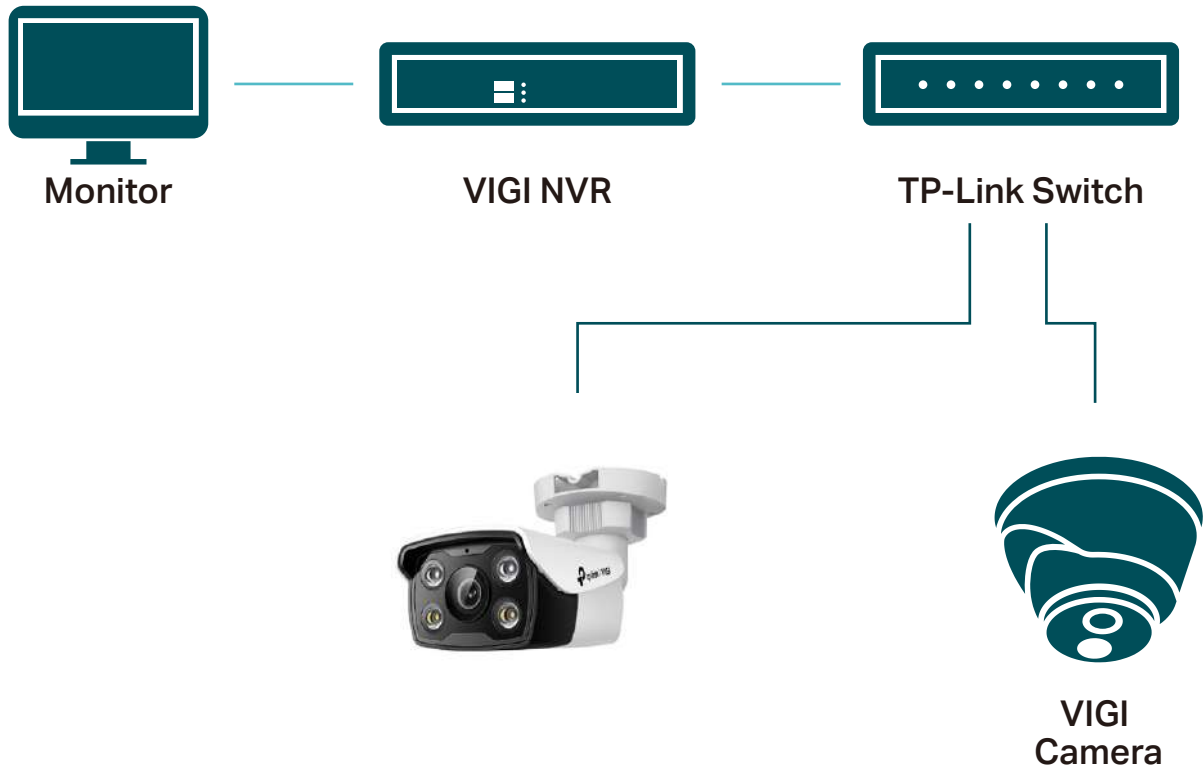

Line-Crossing
Detection

Object Removal
Detection

Object Abandoned
Detection

Region Entering
Detection

Region Exiting
Detection

Motion
Detection

Camera
Tampering

// SmartVid

Smart IR

Keeps objects from being under-rendered when far away or overexposed when close to camera at night.

Wide Dynamic Range

Adjusts for lighting contrast to minimize shadowing effects and renders images true to life.

3D DNR

Removes abnormal pixelation to provide clearer video and eliminate distortion.

// VIGI Surveillance Solution

The VIGI professional surveillance system by TP-Link is dedicated to protecting the business that you've worked hard to build—whenever, wherever.

Outstanding functions, reliable quality guarantees, and simplified installation work together to ensure your business stays safe and sound.

// Flexible Installation

Find the perfect vantage point by simply securing your camera to the ceiling, wall, or pole.