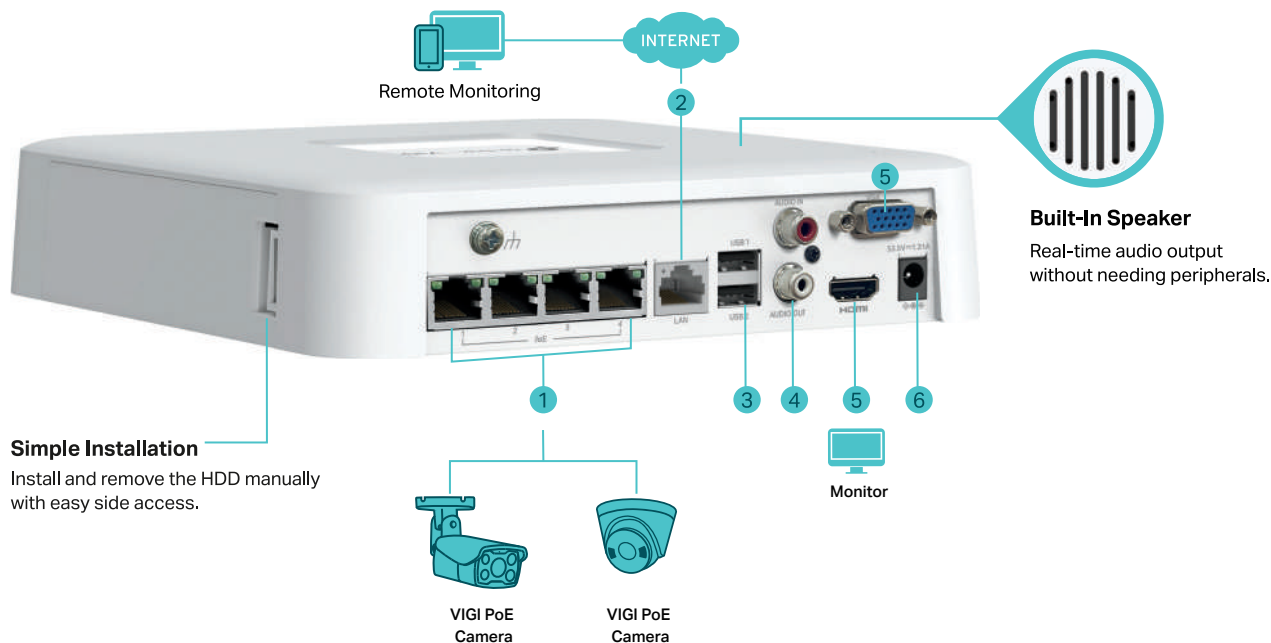

#### 4-Channel Live View

Ensures a real-time display of every monitored area on one screen and take everything under your control.

#### Simplified Deployment with PoE+

Easily connect and power your PoE camera with one RJ45 cable transmitting both data and power. No power adapter needed.

#### Easy Management

Seamlessly manage the NVR and connected cameras via the web UI, NVR UI, VIGI app, and VIGI Security Manager. Customize the management systems to suit your specific needs.

# Network Topology

1. Four PoE Ports to Connect and Power Your Camera
2. LAN Port for Ethernet Connection
3. Two USB Ports for Mouse, Keyboard, or Mobile Hard Disk Connection<sup>^</sup>
4. AUDIO IN and AUDIO OUT for Two-Way Audio
5. HDMI and VGA Ports for Video Output
6. Power Supply