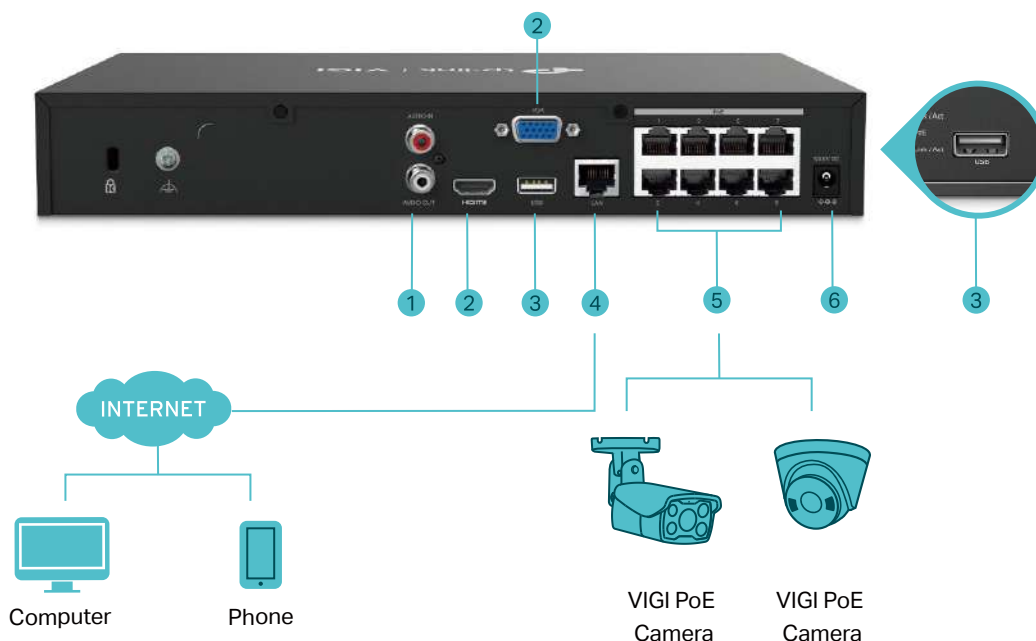

Highlight

8-Channel Live View

Ensure a real-time display of every monitored area on one screen and take everything under your control.

Simplified Deployment with PoE+

Easily connect and power your PoE camera with one RJ45 cable transmitting both data and power. No power adapter needed.

4K Video Output

Show more details with up to 8MP resolution for one channel and 16MP decoding capacity in total for all channels

Easy Management

Seamlessly manage the NVR and connected cameras via the web UI, NVR UI, VIGI app, and VIGI Security Manager. Customize the management systems to suit your specific needs.

Network Topology

1. AUDIO IN and AUDIO OUT for Two-Way Audio
2. HDMI and VGA Ports for Video Output
3. Two USB Ports for Mouse, Keyboard, or Mobile Hard Disk Connection*
4. LAN Port for Ethernet Connection
5. Eight PoE+ Ports to Connet and Power Your Camera
6. Power Supply