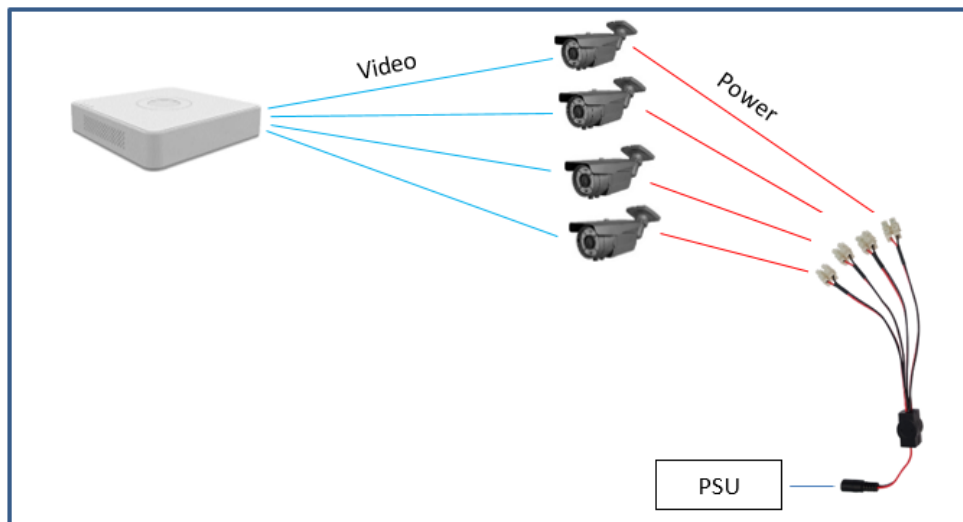

CN04-4 4-Way Splitter

Technical specification

1 x 5.5 x 2.1mm female power plug connector
4 x connector blocks with safety plate to protect your cables
4 x splitter cables 160mm in length