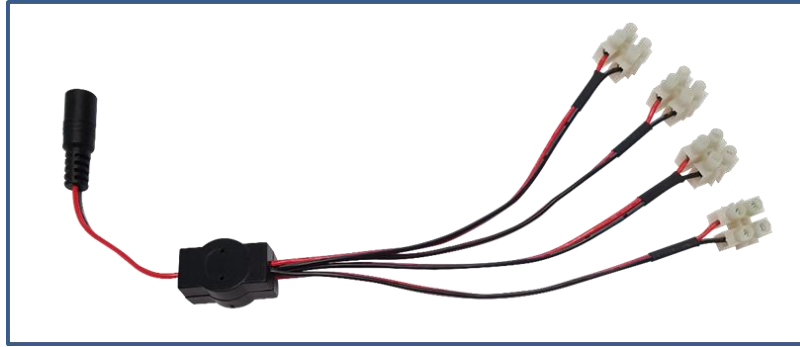

CN04-4 4-Way Splitter

Technical specification

1 x 5.5 x 2.1mm female power plug connector
4 x connector blocks with safety plate to protect your cables
4 x splitter cables 160mm in length