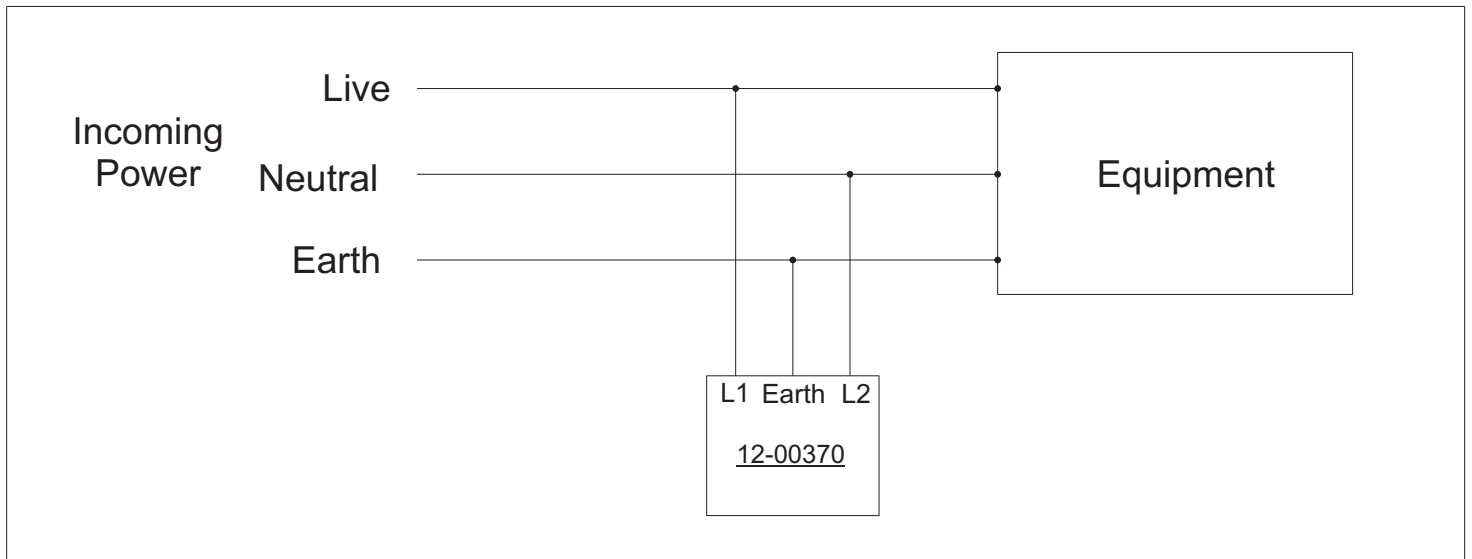

Typical Installation