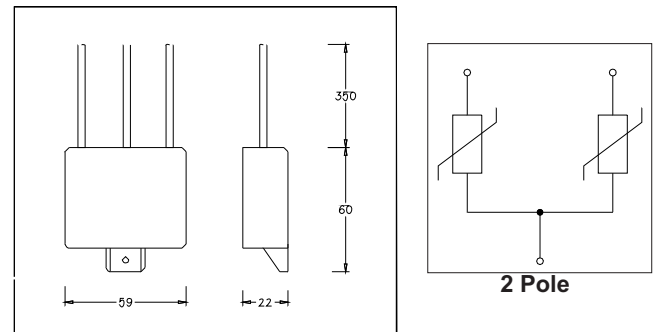

### Features

- High energy protection.
- Compact design.
- Suitable for primary or secondary protection.
- Easy installation
- Weatherproof housing

The Limitor outdoor surge protector is ideal for the protection of electrical installations, motor switchgear, borehole pumps and other equipment situated in hostile environments. Hermetically sealed, this unit has 300mm wire leads for easy installation.

Specifications	
Max operating voltage	275VAC
Max discharge current ismax (8/20)	40kA
Residual voltage at 5kA (8/20)	<950V
Response time	<25ns
Temperature range	-20°C to +70°C
Standards compliance	61643-1-1
2 pole	12-00370