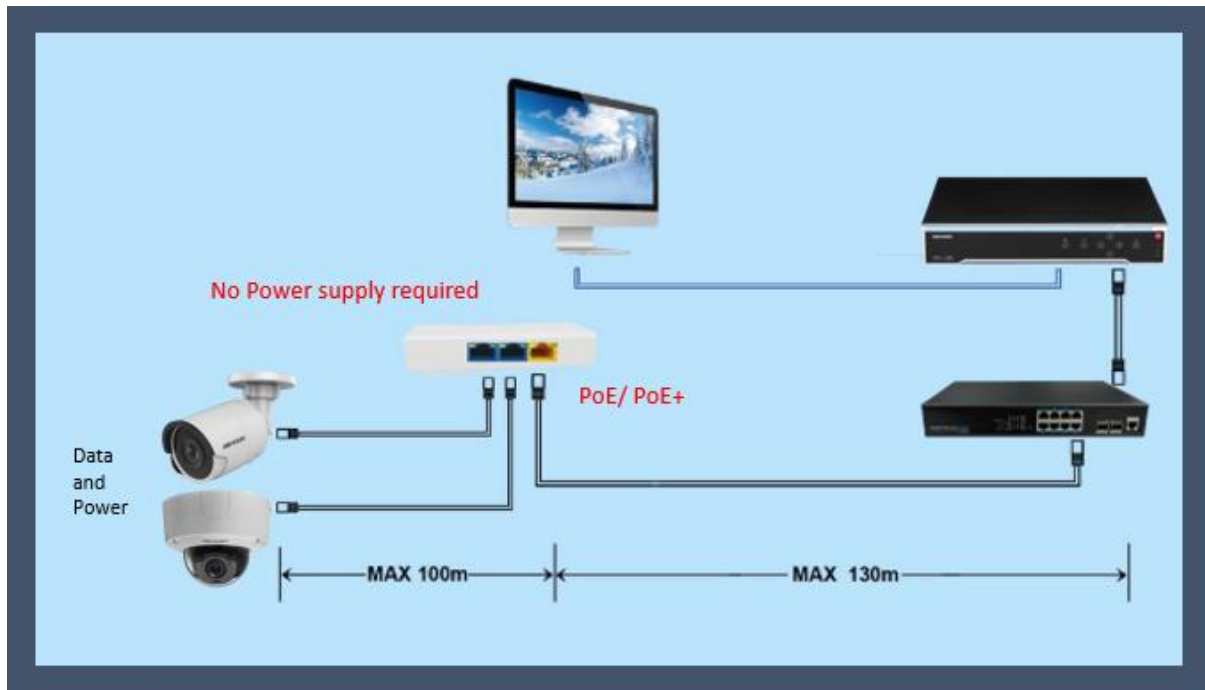

NW139/ NW139-2 – PoE Extender/ Splitter

Picture the scene, the customer requires an additional camera, gate station, access control reader or Wi-Fi access point but there is no spare port on the nearest switch and cabling needs to be run, what to do?

NW139

NW139-2 (Weatherproof Housing)

The **NW139** or **NW139-2** allows you to connect 2 devices to a single PoE port on a switch up to 230m away, saving you the need to upgrade the switch and even more importantly, save you time and money

Application

Product Specifications

NW139/ NW139-2			
Port	Indicator Light	PoE (802.3af/at)	Power supply range
Uplink	Power: Solid Yellow – Normal Operation No Light – Check PoE port on Switch Network: Flashing Green – Normal Operation Solid Green or No light – Check cable and port on Switch	1 /2+, 3 /6- and 4/ 5+, 7 /8-	48-55V DC
PoE 1	Power: Solid Yellow – Normal Operation No Light – Check PoE port on Switch Network: Flashing Green – Normal Operation Solid Green or No light – Check cable and port on Switch	1 /2+, 3 /6- and 4/ 5+, 7 /8-	
PoE 2	Power: Solid Yellow – Normal Operation No Light – Check PoE port on Switch Network: Flashing Green – Normal Operation Solid Green or No light – Check cable and port on Switch	1 /2+, 3 /6- and 4/ 5+, 7 /8-	