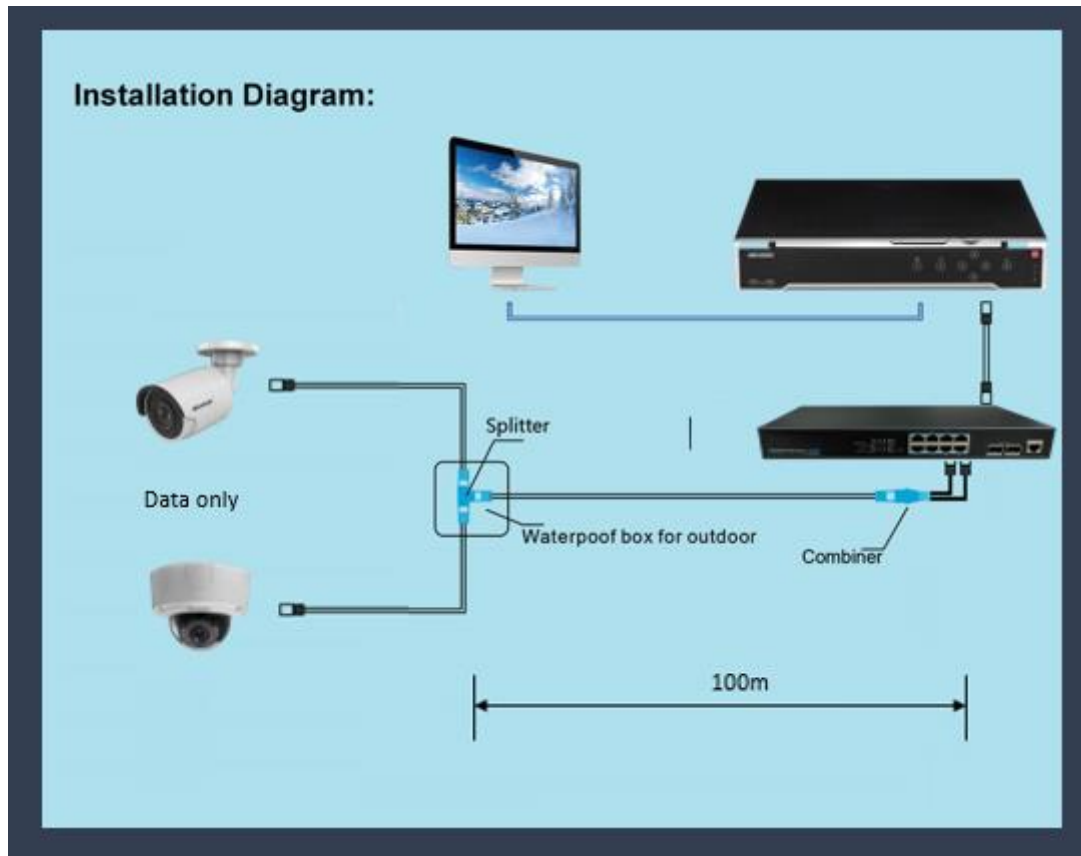

NW139-5 (RJ45 Combiner/ Splitter) and HW22-9 (Waterproof Cable Gland)

Hot on the heels of the NW139 and NW139-2, Regal offers you the option to supply data transmission to 2 devices using the **NW139-5** combiner/ splitter with optional weatherproof cable gland (**HW22-9**)

NW139-5

HW22-9

The **NW139-5** allows you to combine 2 network ports onto a single cable and then split these ports to provide data connectivity up to 100m away

Application

Join the Revolution!