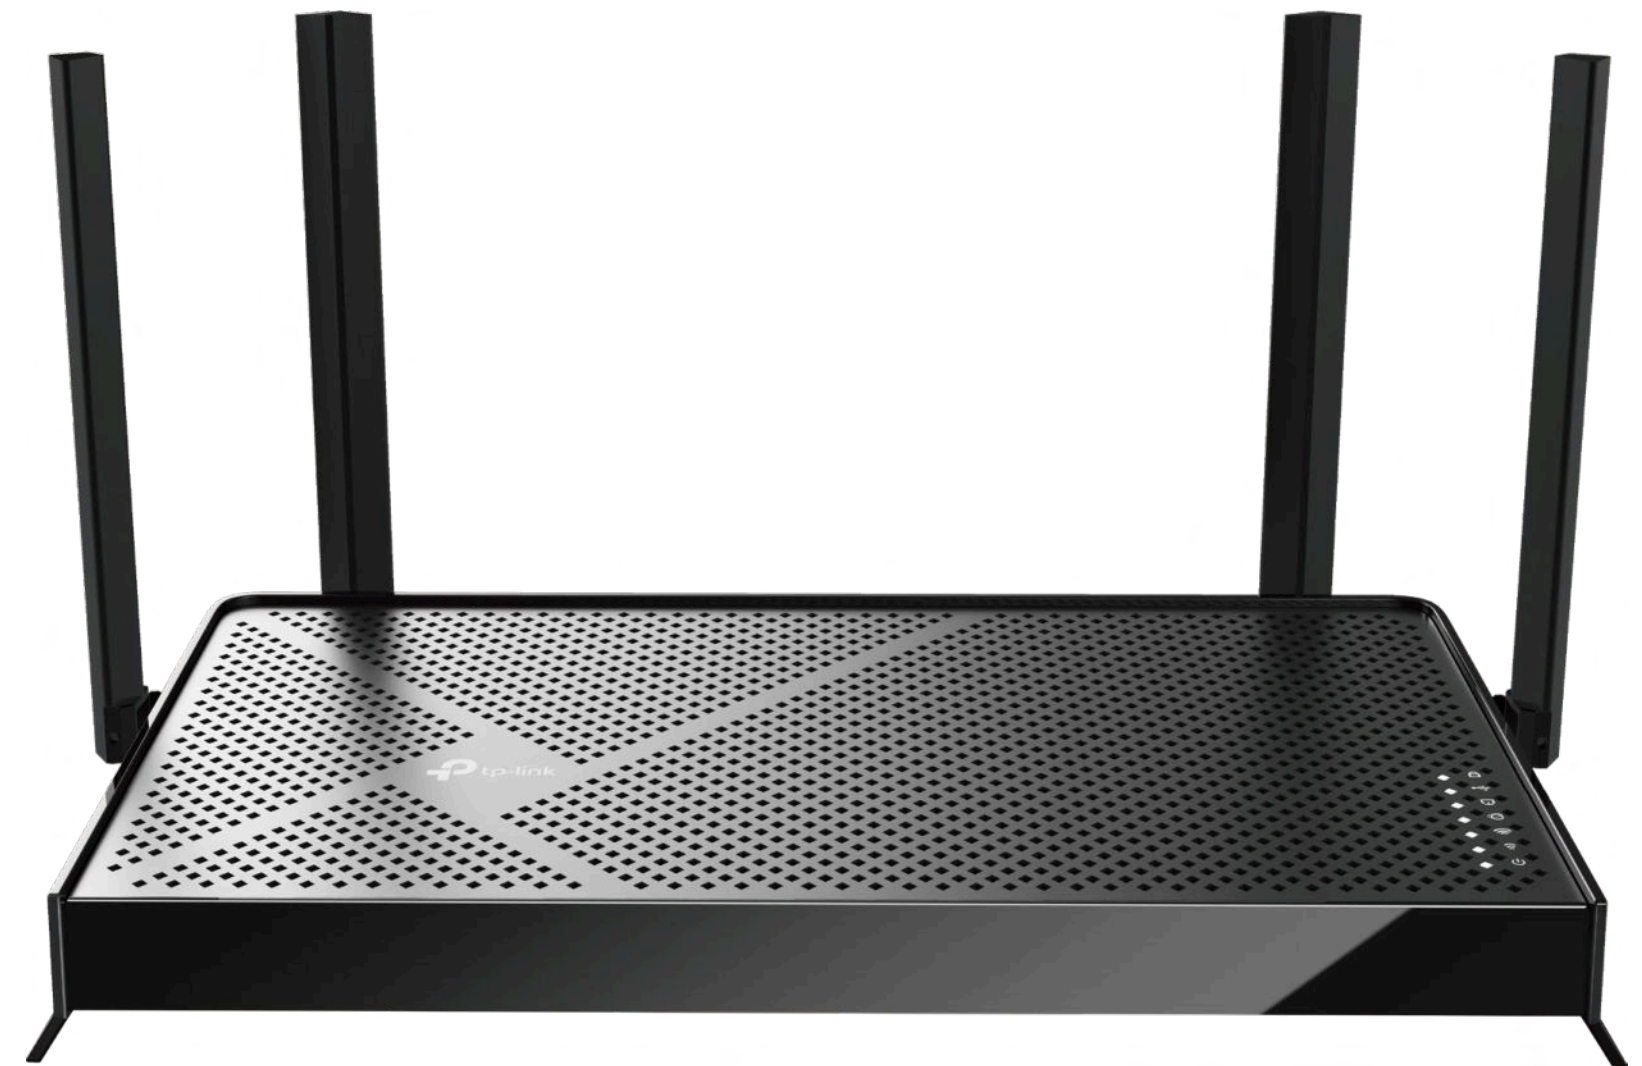

Wi-Fi 7

BE3600 Dual-Band Wi-Fi 7 Router

Exploring the new Era of Home Wi-Fi

Archer BE230

Lightning-Fast Speeds
3.6 Gbps Dual-Band Wi-Fi 7[†]

2.5G Multi-Gig Connectivity
2× 2.5 Gbps Ports Boost Wired Connections[§]

Far-Reaching Coverage
4× External Antennas with Beamforming

Ultra Smooth Wi-Fi
Lower Latency for Lag-Free Gaming[†]

Highlights

Wi-Fi 7 — Wi-Fi Like Never Before

-  **3.6 Gbps Dual-Band Wi-Fi 7†**
3.6 Gbps Wi-Fi 7 speeds enables you to enjoy full access to 8K streaming and high-speed downloading.†
-  **Lightning-Fast Speeds to Power Your Devices**
Multi-Link Operation (MLO) enables Archer BE230 to transmit data with Wi-Fi 7 clients across the 5 GHz band and the 2.4 GHz band simultaneously, offering higher speed, lower latency, and more reliability.
-  **Higher Capacity for More Devices†**
Communicates with multiple devices via 4 streams and dual-band simultaneously. Combined with the powerful CPU, Wi-Fi 7 provides congestion-free signals to your laptop, TV, thermostat, and baby monitor.

Highlights

Archer BE230 — Exploring the new Era of Home Wi-Fi

2× 2.5 Gbps Ports for Multi-Gigabit Connectivity

The 2.5 Gbps WAN port makes full use of gigabit speeds from your local ISP. Break through the 1G bottleneck and drive your devices to peak performance. The additional 2.5 Gbps LAN port and the USB 3.0 port make Archer BE230 an ideal solution for future-proofing your home network.[§]

Highlights

Flexible Whole Home Wi-Fi

Archer BE230 is compatible with EasyMesh to form seamless whole home mesh Wi-Fi, preventing drops and lag when moving between signals. Enjoy uninterrupted streaming when moving around your home.**