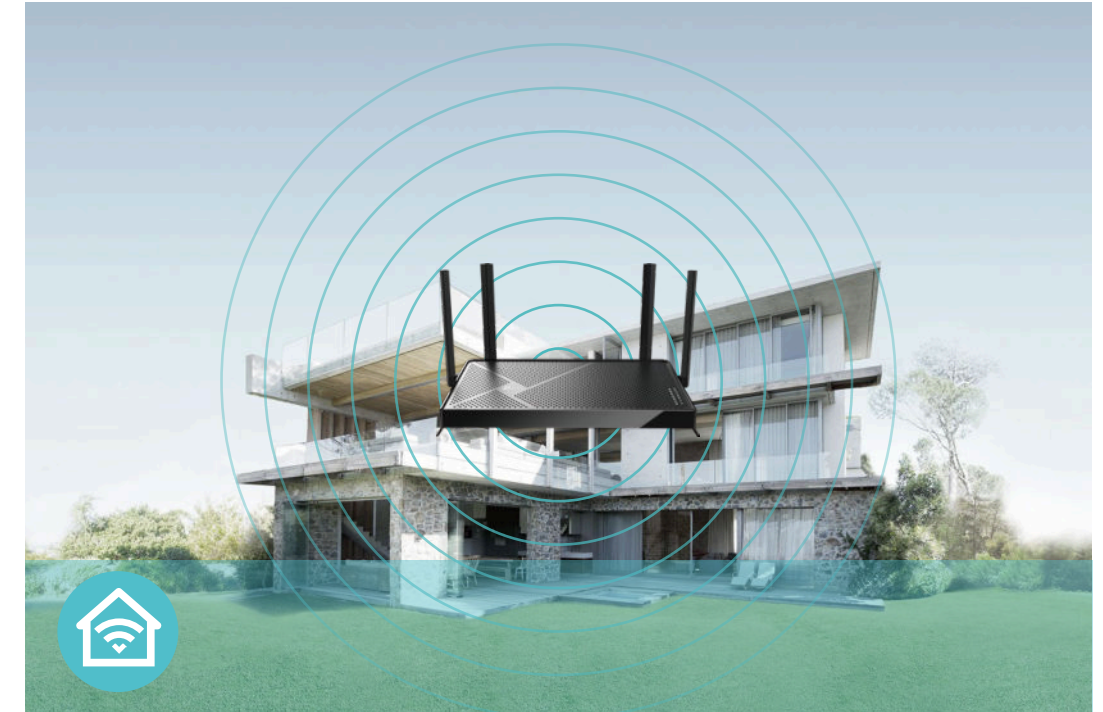

VPN Client Support

Archer BE230 allows specified devices on your home network to access remote VPN servers without needing to install VPN software on every device. Archer BE230 can also run a VPN and ordinary internet connections at the same time for added security and flexibility.

Features

Ultra-Fast Speed

- **BE3600 Wi-Fi** – Up to 3570 Mbps dual-band Wi-Fi 7 enables gaming, streaming and high-speed downloading on multiple devices—all at the same time[†]
- **2x 2.5G Ports** – One 2.5 Gbps Internet port and one 2.5 Gbps LAN port break through the 1G bottleneck, driving your devices to peak performance.
- **Wi-Fi 7** – Wi-Fi 7 (802.11be) features advanced technology 4K QAM, drastically increasing the speed and efficiency of your entire network.[◇]
- **Smart Connect** – Intelligently assigns each device to the best Wi-Fi band for optimal performance.

Broad Wi-Fi Range

- **Ultimate Range Wi-Fi** – Proprietary WiFi optimization and 4x high-performance external antennas boost WiFi signals throughout your home.
- **Beamforming Technology** – Concentrates Wi-Fi signals towards individual devices to ensure stronger connections.
- **Seamless EasyMesh network** – Transfer between seamless whole-home Wi-Fi without any drops or lag and manage your whole network using a centralized panel.