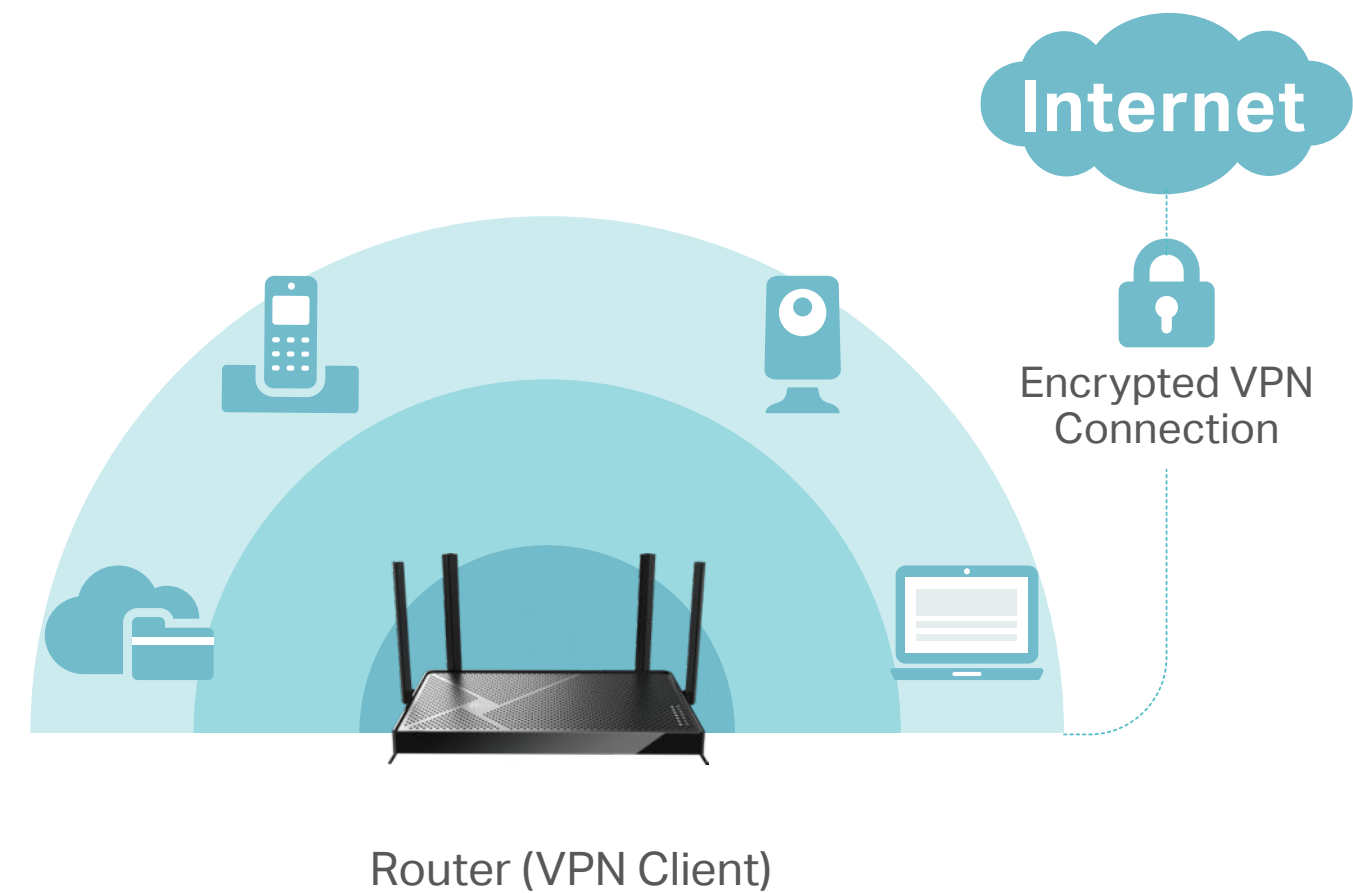

Network Protection

Parental Controls

Quality of Service (QoS)

Comprehensive Reports

Great Compatibility

Take your Wi-Fi to the next level without worry. Archer BE230 offers great compatibility by working with all Wi-Fi generations, devices, and internet service providers.* It also works with Google Assistant.

Highlights

Flexible Whole Home Wi-Fi

Archer BE230 is compatible with EasyMesh to form seamless whole home mesh Wi-Fi, preventing drops and lag when moving between signals. Enjoy uninterrupted streaming when moving around your home.**

VPN Client Support

Archer BE230 allows specified devices on your home network to access remote VPN servers without needing to install VPN software on every device. Archer BE230 can also run a VPN and ordinary internet connections at the same time for added security and flexibility.