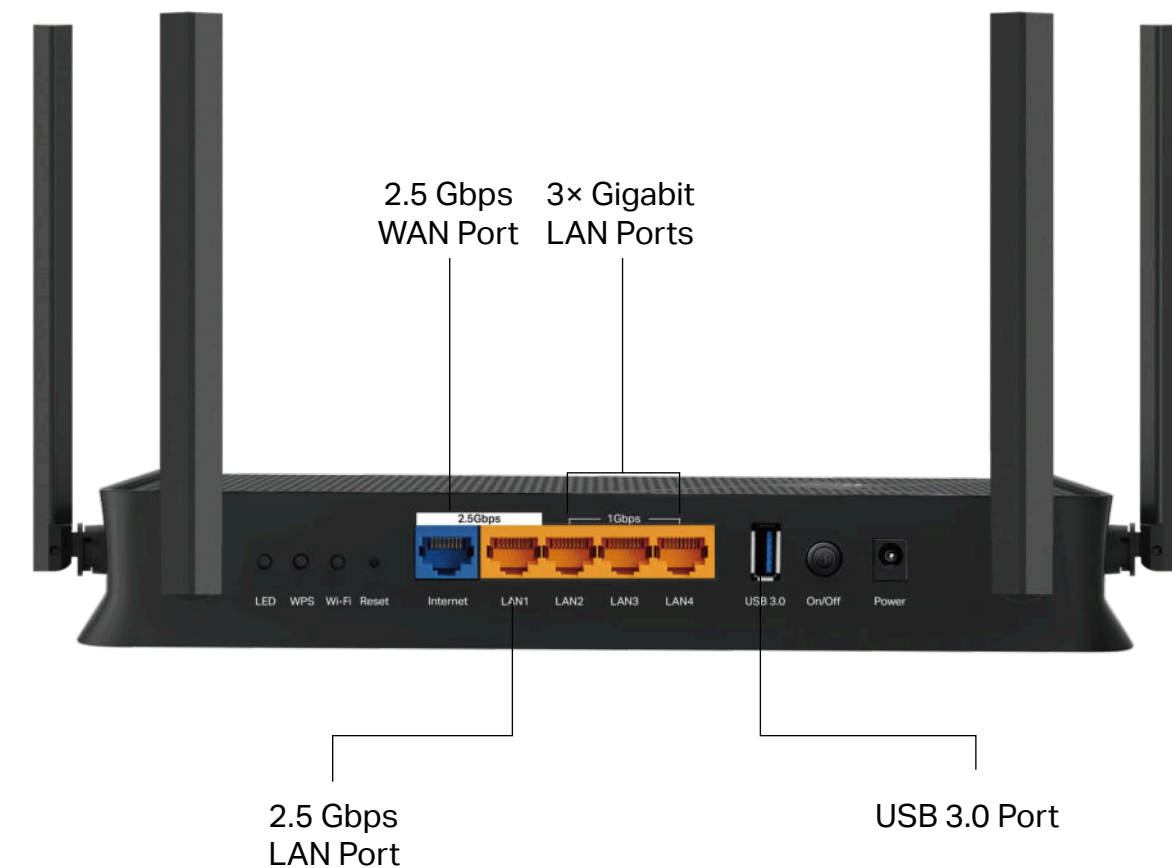

Wi-Fi 7

BE3600 Dual-Band Wi-Fi 7 Router

Exploring the new Era of Home Wi-Fi

Archer BE230

Lightning-Fast Speeds
3.6 Gbps Dual-Band Wi-Fi 7[†]

2.5G Multi-Gig Connectivity
2× 2.5 Gbps Ports Boost Wired Connections[§]

Far-Reaching Coverage
4× External Antennas with Beamforming

Ultra Smooth Wi-Fi
Lower Latency for Lag-Free Gaming[†]

Highlights

Wi-Fi 7 — Wi-Fi Like Never Before

-  **3.6 Gbps Dual-Band Wi-Fi 7†**
3.6 Gbps Wi-Fi 7 speeds enables you to enjoy full access to 8K streaming and high-speed downloading.†
-  **Lightning-Fast Speeds to Power Your Devices**
Multi-Link Operation (MLO) enables Archer BE230 to transmit data with Wi-Fi 7 clients across the 5 GHz band and the 2.4 GHz band simultaneously, offering higher speed, lower latency, and more reliability.
-  **Higher Capacity for More Devices†**
Communicates with multiple devices via 4 streams and dual-band simultaneously. Combined with the powerful CPU, Wi-Fi 7 provides congestion-free signals to your laptop, TV, thermostat, and baby monitor.

Highlights

Archer BE230 — Exploring the new Era of Home Wi-Fi

2× 2.5 Gbps Ports for Multi-Gigabit Connectivity

The 2.5 Gbps WAN port makes full use of gigabit speeds from your local ISP. Break through the 1G bottleneck and drive your devices to peak performance. The additional 2.5 Gbps LAN port and the USB 3.0 port make Archer BE230 an ideal solution for future-proofing your home network.[§]