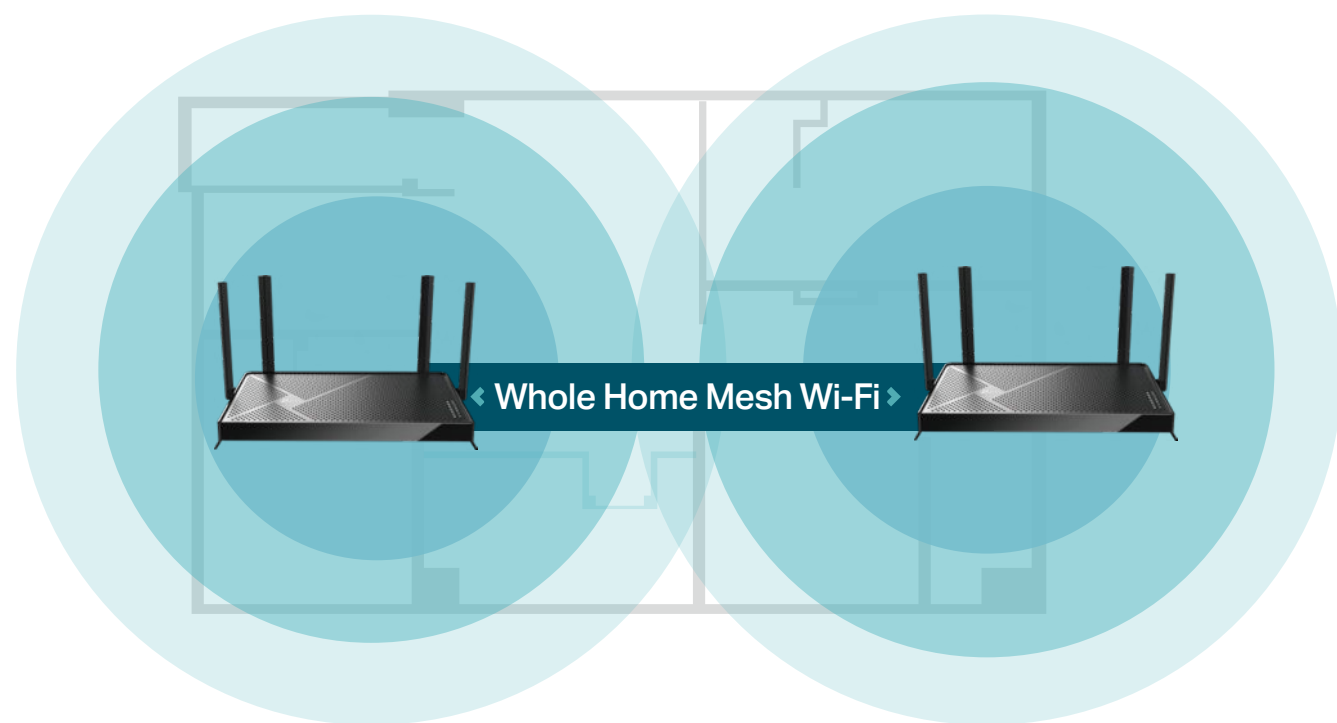

Highlights

Archer BE230 — Exploring the new Era of Home Wi-Fi

2× 2.5 Gbps Ports for Multi-Gigabit Connectivity

The 2.5 Gbps WAN port makes full use of gigabit speeds from your local ISP. Break through the 1G bottleneck and drive your devices to peak performance. The additional 2.5 Gbps LAN port and the USB 3.0 port make Archer BE230 an ideal solution for future-proofing your home network.[§]

Highlights

TP-Link HomeShield

Manage online time and block inappropriate content to keep your family safe online with Parental Controls. Network Protection further keeps your home network safe by preventing potential threats and security issues.**

Network Protection

Parental Controls

Quality of Service (QoS)

Comprehensive Reports

Great Compatibility

Take your Wi-Fi to the next level without worry. Archer BE230 offers great compatibility by working with all Wi-Fi generations, devices, and internet service providers.* It also works with Google Assistant.

Highlights

Flexible Whole Home Wi-Fi

Archer BE230 is compatible with EasyMesh to form seamless whole home mesh Wi-Fi, preventing drops and lag when moving between signals. Enjoy uninterrupted streaming when moving around your home.**