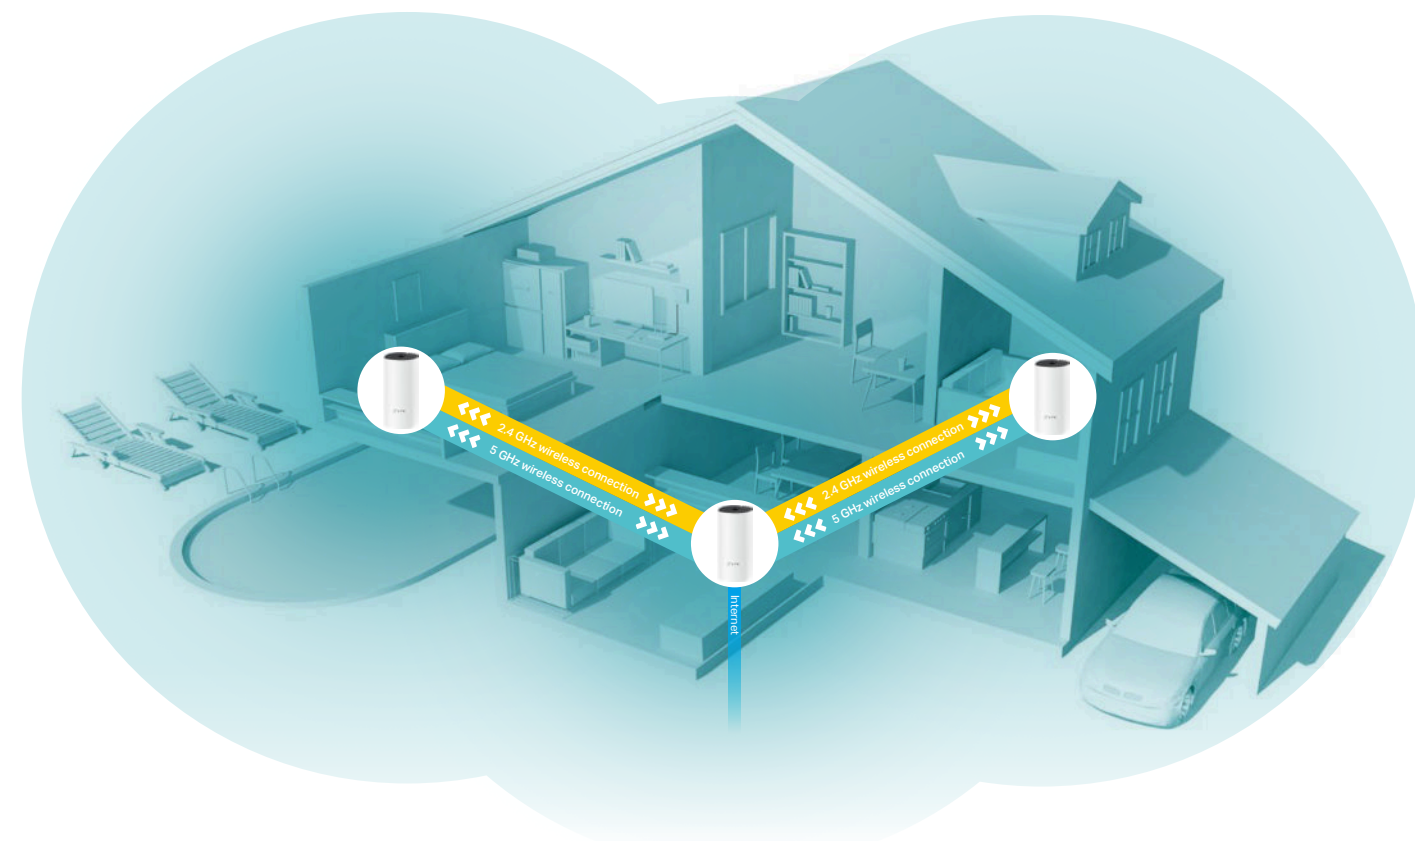

deco™

Whole Home Mesh Wi-Fi System  
Seamless Roaming | Parental Controls | Easy Setup

# AC1200 Whole Home Mesh Wi-Fi System

Deco M4

tp-link

## Fast. Stable. Everywhere.

Deco is the simplest way to guarantee a strong Wi-Fi signal in every corner of your home. Enjoy fast, stable connections for an army of devices in a whole-home coverage. Setup is made easier with the Deco app there to walk you through every step.