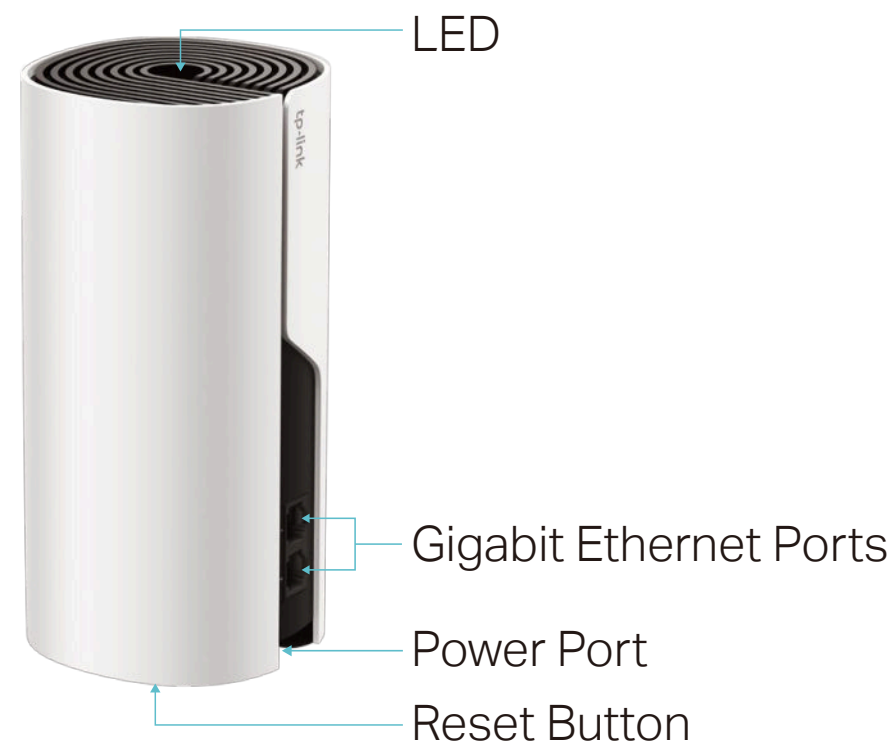

## Hardware

- Ports: 2 WAN/LAN Gigabit Ethernet Ports, 1 Power Port
- Buttons: 1 Reset button on the underside
- Antenna Type: 2 internal dual-band antennas per Deco unit
- Dimensions: 7.5 × 3.6 × 3.6 in. (190.5 × 90.7 × 90.7 mm)
- Power Adapter Input: 100-240V~ 50/60Hz 0.3A
- Power Adapter Output: 12V = 1A