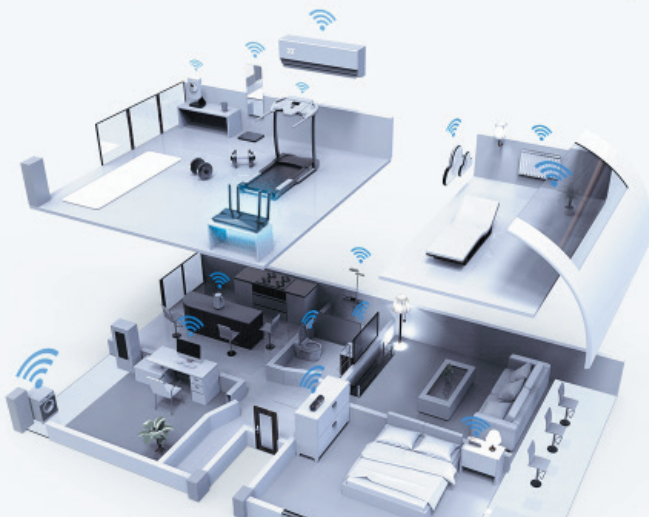

Connect More Devices Simultaneously

NW800-8 TL-MR100

TP-Link 300Mbps Wireless N 4G LTE Router

- Share internet access with up to 32 Wi-Fi devices
- Enjoy download speeds of up to 150 Mbps
- Plug a SIM card and play - No configurations needed
- Two detachable advanced LTE antennas - stable and efficient
- Wi-Fi router mode Plug an Ethernet cable into the LAN/WAN port