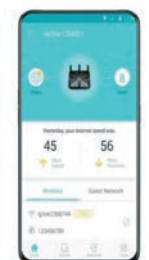

Connect More Devices Simultaneously

NW800-8 TL-MR100

TP-Link 300Mbps Wireless N 4G LTE Router

- Share internet access with up to 32 Wi-Fi devices
- Enjoy download speeds of up to 150 Mbps
- Plug a SIM card and play - No configurations needed
- Two detachable advanced LTE antennas - stable and efficient
- Wi-Fi router mode Plug an Ethernet cable into the LAN/WAN port

NW800-9 Archer MR500

TP-Link 4G+ Cat6 AC1200 Wireless Dual Band Gigabit Router

- Supports 4G+ Cat6 to boost the data speeds of up to 300 Mbps
- Plug a SIM card and play - No configurations needed
- Supports TP-Link OneMesh - create flexible mesh networks
- Supports Wi-Fi 5 up to 1200Mbps over the air
- Ideal for HD video streaming and lag-free online gaming.
- Connect up to 64 Wi-Fi Devices
- MU-MIMO means connection to multiple devices

Advanced Software Functions Help You Enhance Your Network Safety and Effectiveness

Robust Parental Controls

If you want to block harmful websites, set surfing time limits, check which sites your kids are using or just pause the internet, you can do it all.

Guest Network

It provides separate Wi-Fi access for guests while securing the whole network.

TP-Link Tether APP

TP-Link Tether provides the easiest way to remotely access and manage Routers, xDSL Routers, or Range Extenders through your iOS or Android devices. From setup to Parental Controls, Tether provides a simple and intuitive user interface to check the status of your networking devices and configure more personal settings for your network.