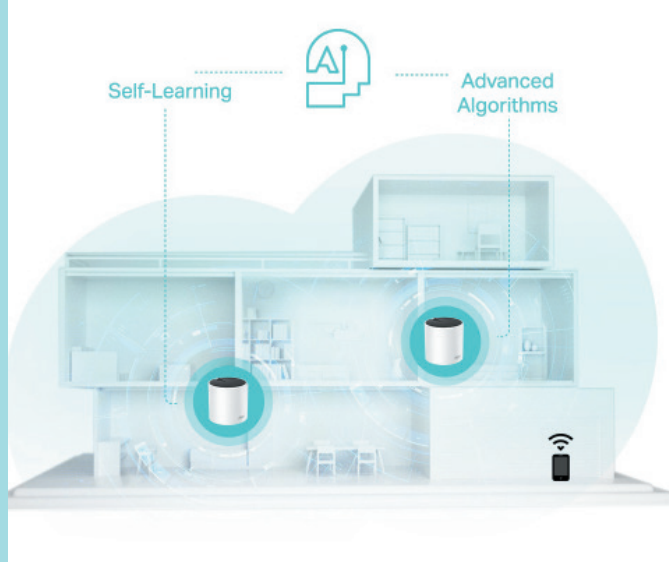

WiFi 6
AX3000

Seamless Coverage up to
4,500ft²
3-4 Bedroom Houses

Connects Over
150 Devices

AI-Driven
Mesh

HE160

Real-Time Cyber
Security Protection

TP-Link BE3600 Whole Home Mesh Wi-Fi 7 Router (1-pack)

- 3.6 Gbps Dual-Band Wi-Fi 2882 Mbps (5 GHz) + 688 Mbps (2.4 GHz)
- 2.5 Gbps Wired Connections 2 2.5 Gbps ports max flexibility
- Connects a wireless and wired backhaul with each unit simultaneously
- Multi-Link Operation (MLO) Simultaneously send and receive data
- Forms a unified network with built-in AI-Roaming up to 150 devices
- TP-Link HomeShield Provides comprehensive network protection
- Deco App - setup and manage your network anytime and anywhere