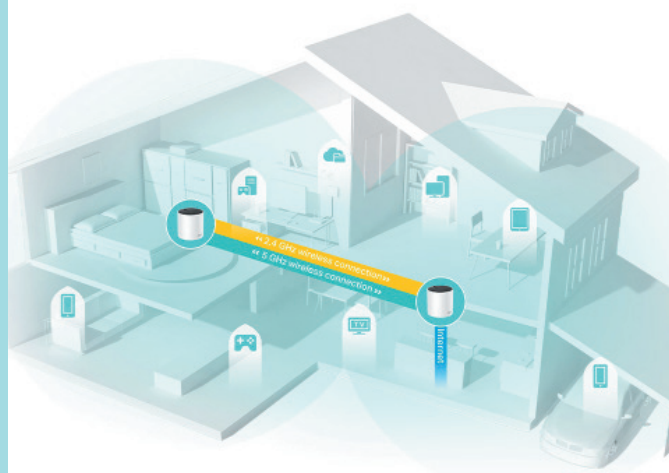

WiFi 6
AX3000

Seamless Coverage up to
4,500ft²
3-4 Bedroom Houses

Connects Over
150 Devices

AI-Driven
Mesh

HE160

Real-Time Cyber
Security Protection

TP-Link BE3600 Whole Home Mesh Wi-Fi 7 Router (1-pack)

- 3.6 Gbps Dual-Band Wi-Fi 2882 Mbps (5 GHz) + 688 Mbps (2.4 GHz)
- 2.5 Gbps Wired Connections 2 2.5 Gbps ports max flexibility
- Connects a wireless and wired backhaul with each unit simultaneously
- Multi-Link Operation (MLO) Simultaneously send and receive data
- Forms a unified network with built-in AI-Roaming up to 150 devices
- TP-Link HomeShield Provides comprehensive network protection
- Deco App - setup and manage your network anytime and anywhere